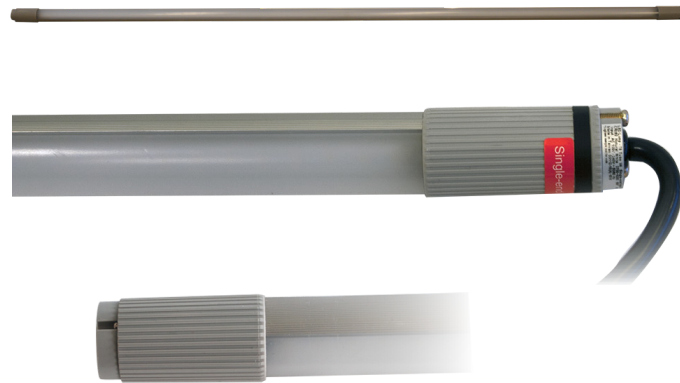

Tunnel Light - 21W

Model Number: VL TU03-21, electrical numbers on page 3

Features:

- ▶ Instant clip function
- ▶ High power-efficiency
- ▶ Flat light surface
- ▶ Low temperature
- ▶ Long service life
- ▶ Also available as frost tube and emergency light model
- ▶ Also available as Schuko and Wieland plug

3000
lm*

142
lm/W*

≥82
Ra

Application:

- ▶ Tunnels
- ▶ Technical facilities
- ▶ Service Corridors, Canals
- ▶ Temporary lighting

starQuick 28-32mm
Self-locking pipe clamp

Spring Steel Clip

Optical Information

Also available:

Length: 1500mm (5ft)

Color Temperatures: 2500K, 3500K, 4500K and 7000K

CRI 92