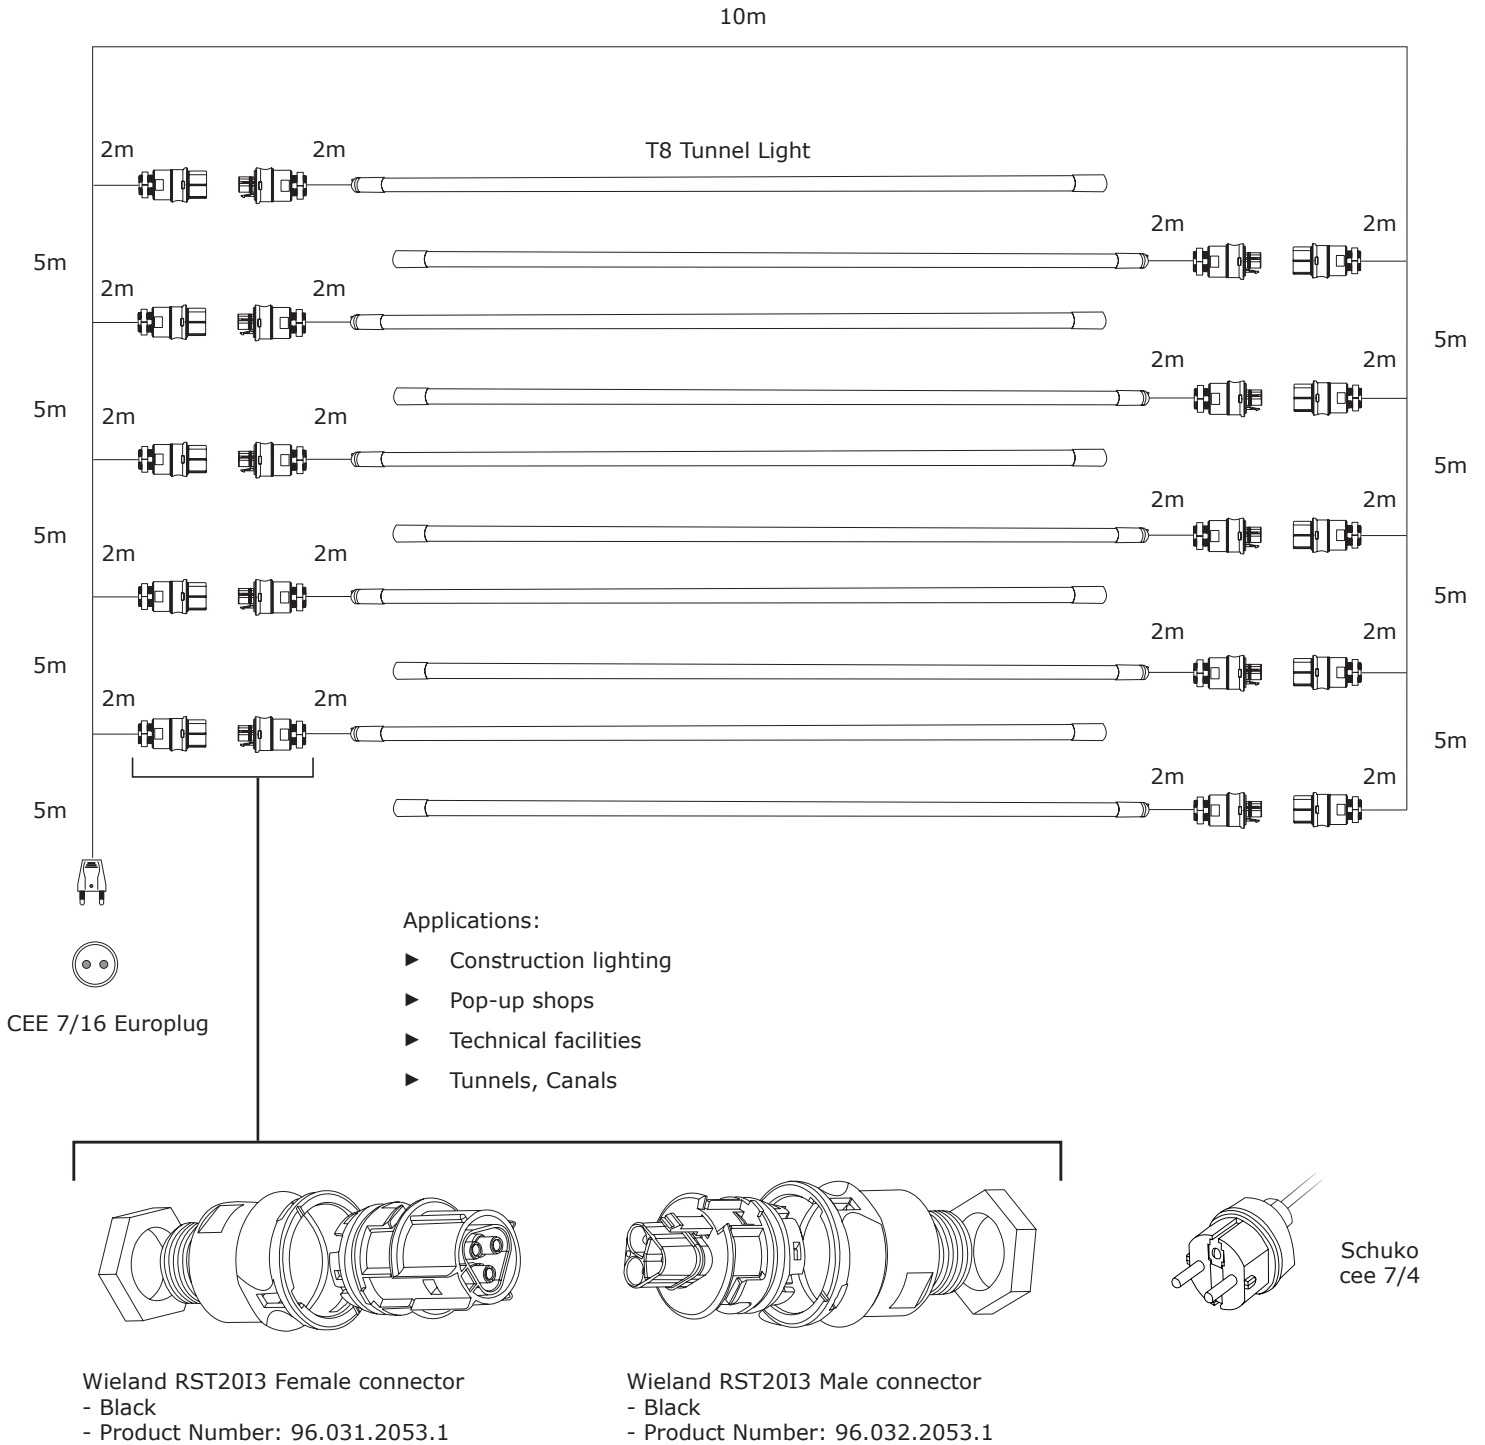

3000
lm*

142
lm/W*

≥82
Ra

Application:

- ▶ Tunnels
- ▶ Technical facilities
- ▶ Service Corridors, Canals
- ▶ Temporary lighting

starQuick 28-32mm
Self-locking pipe clamp

Spring Steel Clip

Optical Information

Mechanical Information

Dimensions (W x H)	1200mm x 31.5mm
Weight	433g
Connecting Cable	1300mm

Electrical Information

Input Voltage	100-240V AC
Power Consumption	21W
Dimmability	Optio

*The values for 5700K version

Tunnel Light - 21W

Model Number: VL TU03-21, electrical numbers on page 3

Mobile lighting system

System diagram

Floodlight - 21W

Mallinnumero: VL TU03-21

Illuminance at Distance

Lux (Typ.)

Also available:

Length: 1500mm (5ft)

Color Temperatures: 2500K, 3500K, 4500K and 7000K

CRI 92