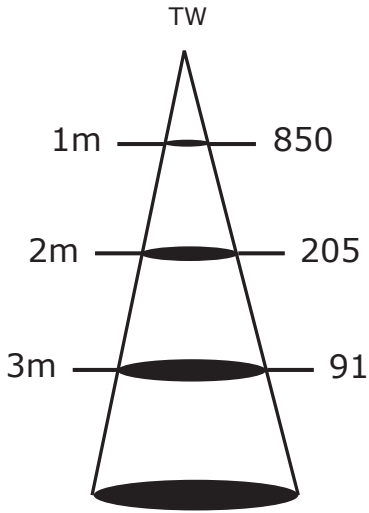

Floodlight - 21W

Mallinnumero: VL TU03-21

Illuminance at Distance

Lux (Typ.)