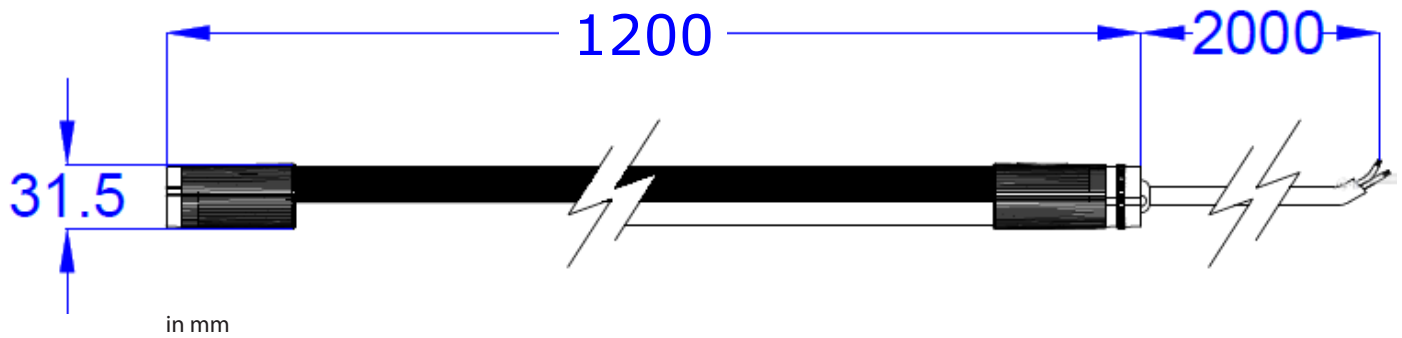

Mechanical Information

Dimensions (W x H)	1200mm x 31.5mm
Weight	433g
Connecting Cable	1300mm

Electrical Information

Input Voltage	100-240V AC
Power Consumption	21W
Dimmability	Optio

*The values for 5700K version

Tunnel Light - 21W

Model Number: VL TU03-21, electrical numbers on page 3

Mobile lighting system

System diagram

Floodlight - 21W

Mallinnumero: VL TU03-21

Illuminance at Distance

Lux (Typ.)